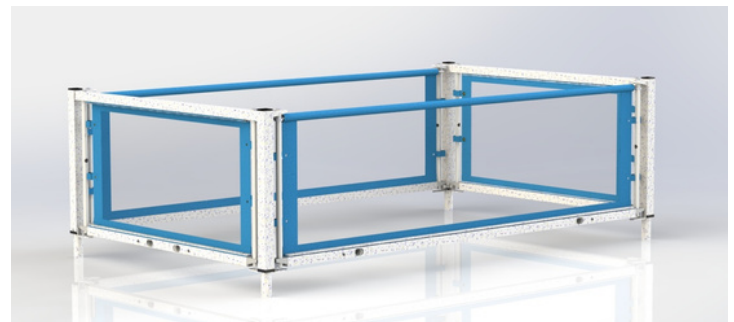

MOVESAFE CRIB

Manual Hi-Lo

Our versatile MoveSafe Crib can be used as a stretcher or a standard crib as it allows all four sides to drop down for full access to the patient by multiple care givers along with all the functionality of the Standard Crib.

Crib tops can be added onto the MoveSafe Crib after initial purchase, providing additional flexibility if the needs change within the hospital.

FEATURES INCLUDED

- **Manual Head Elevation to 35 Degrees**
- **Manual Knee Elevation to 15 Degrees**
- **Manual Hi-Lo Elevation- up to 10"**
- **5" Pressure Reduction Mattress**
- **2 Drop Sides & 2 Drop End Rails**
- **IV Pole**
- **Shelf with Oxygen Tank Cut Outs**
- **5" Heavy Duty Casters (2 Steer, 2 Brake)**
- **Teething Bars**
- **Wall Bumper System**
- **Anti-Microbial Confetti Epoxy Finish**
- **Steel Construction**
- **Factory Assembly**

**Recommended for Patients
up to 150 lbs Maximum**

OPTIONS & ACCESSORIES

- **Add-On Crib Top - Shown Below**
- **Vinyl Ceiling Panel - For Add-On Crib Top**
- **Additional IV Poles- Up to 3**
- **Portland & Dialysis Access**
- **Stainless Steel**
- **Oxygen Tank Holder**
- **Fitted Sheets**
- **Additional Epoxy Colors Available**

PC831

Crib Size No Bumpers: 30"x 54"
Crib Size With Bumpers: 35"x 59"
Mattress Size: 28"x 52"
Overall Crib Height: 58"
Floor to Top of Mattress Platform
Lowest Position: 31"
Highest Position: 41"
Height of Side Rails: 26"
Crib Weight: 241 lbs